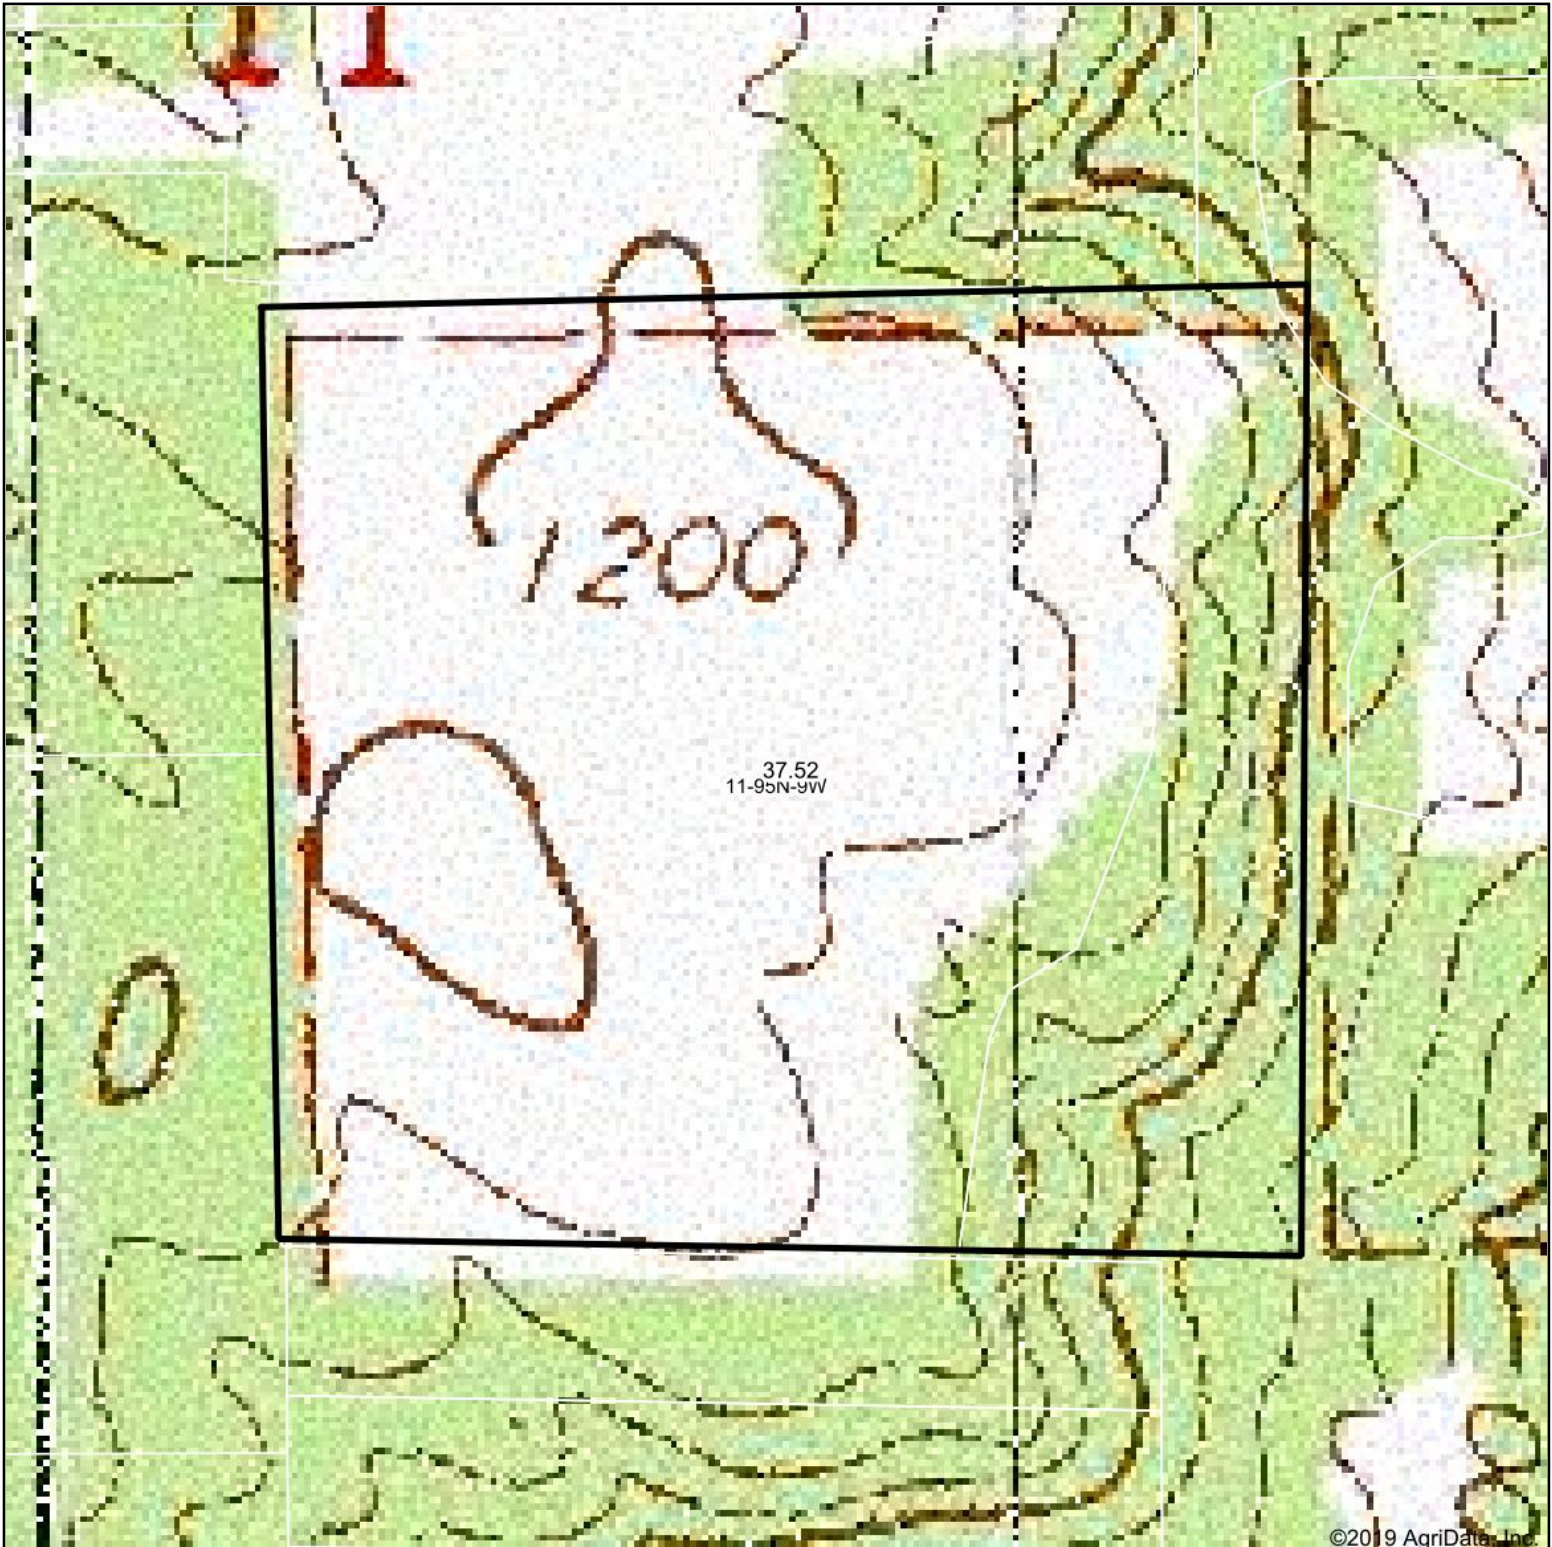

Topography Map

©2019 AgriData, Inc.

map center: 43° 3' 21.27, -91° 52' 17.65

11-95N-9W
Fayette County
Iowa

Maps Provided By:
surety
CUSTOMIZED ONLINE MAPPING
© AgriData, Inc. 2019 www.AgriDataInc.com

8/1/2019