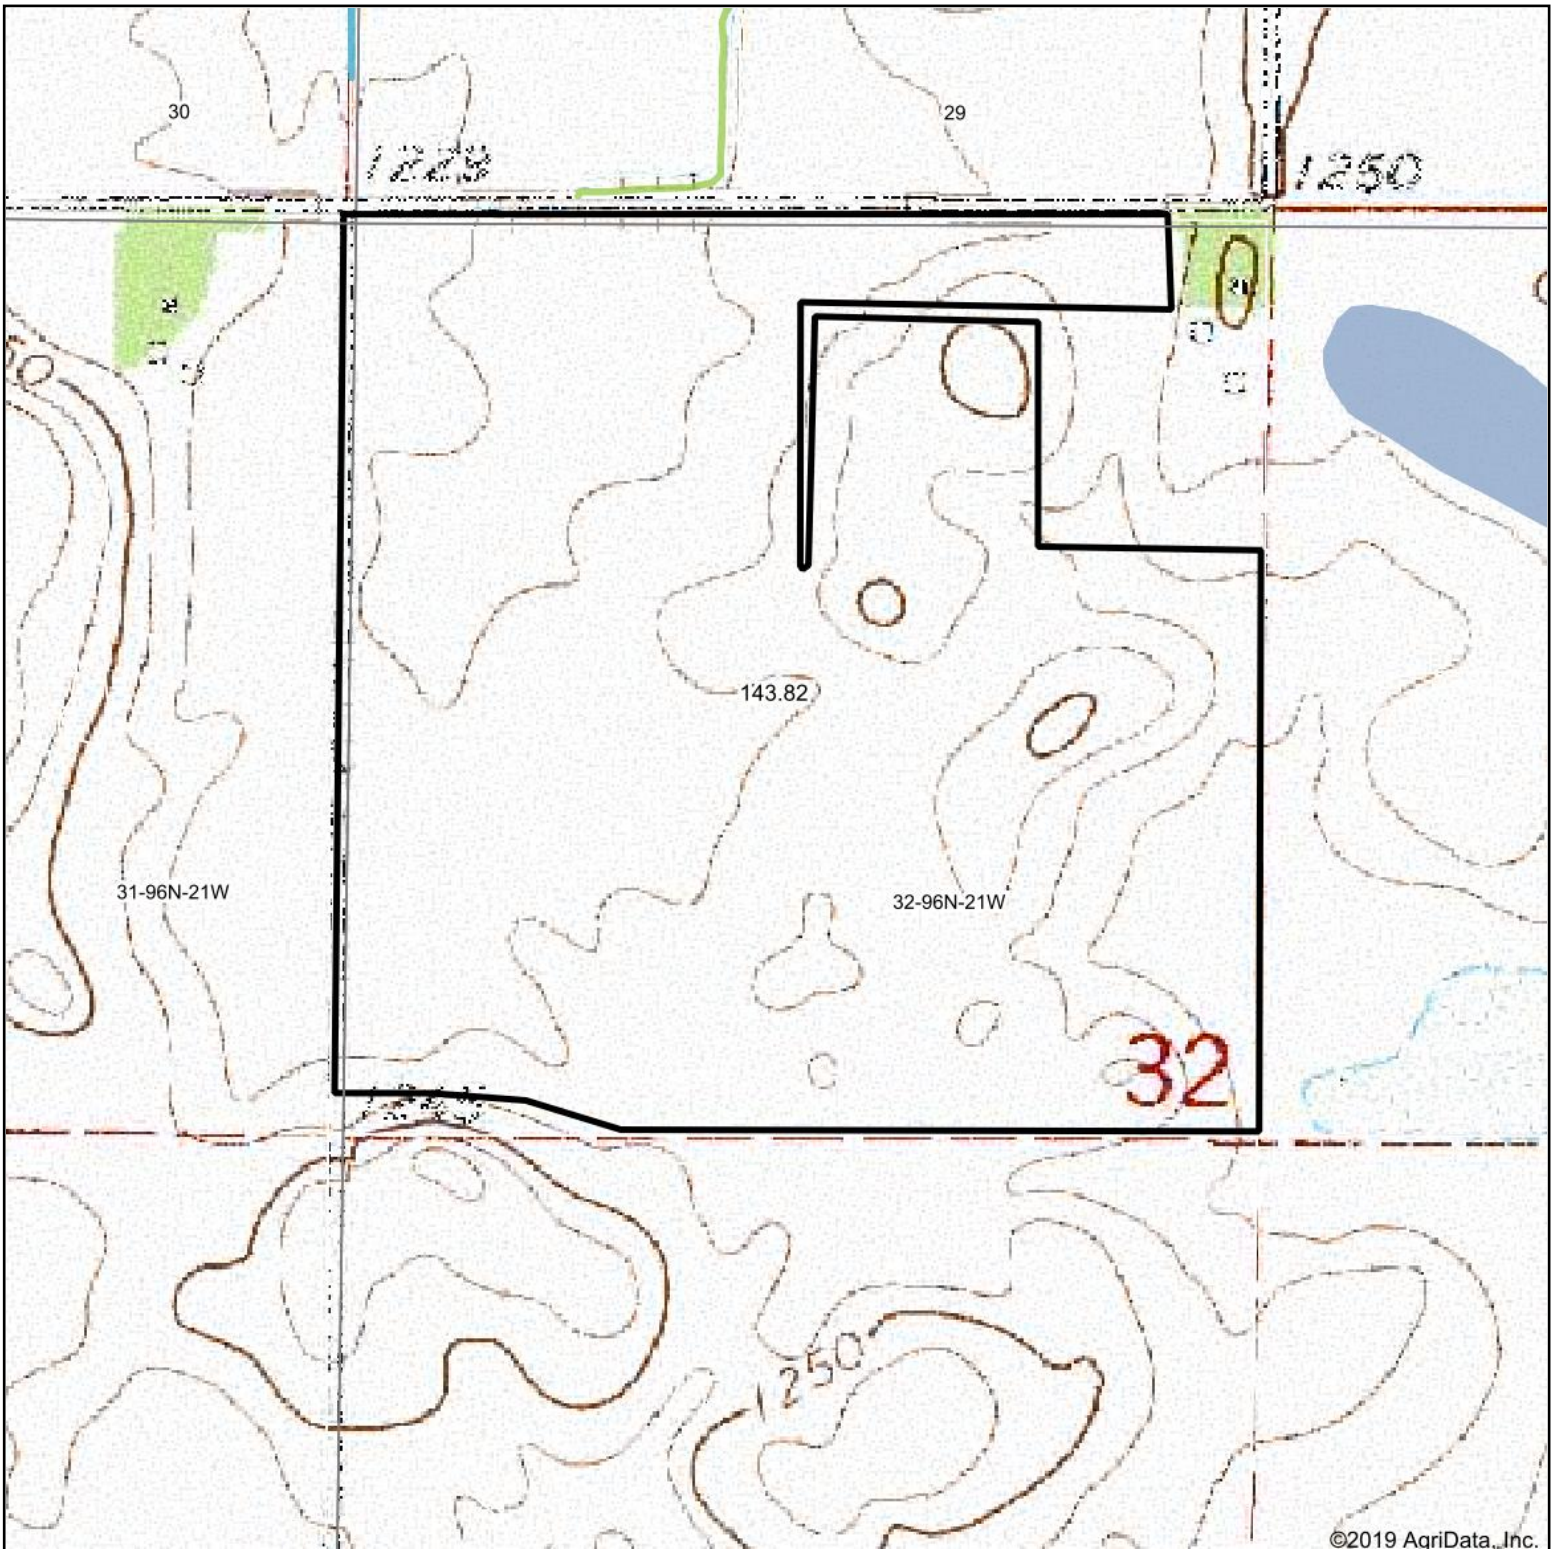

# Topography Map

©2019 AgriData, Inc.

map center: 43° 5' 34.69, -93° 21' 17.9

**32-96N-21W**  
**Cerro Gordo County**  
**Iowa**

6/12/2019

Maps Provided By:

© AgriData, Inc. 2019 www.AgridataInc.com