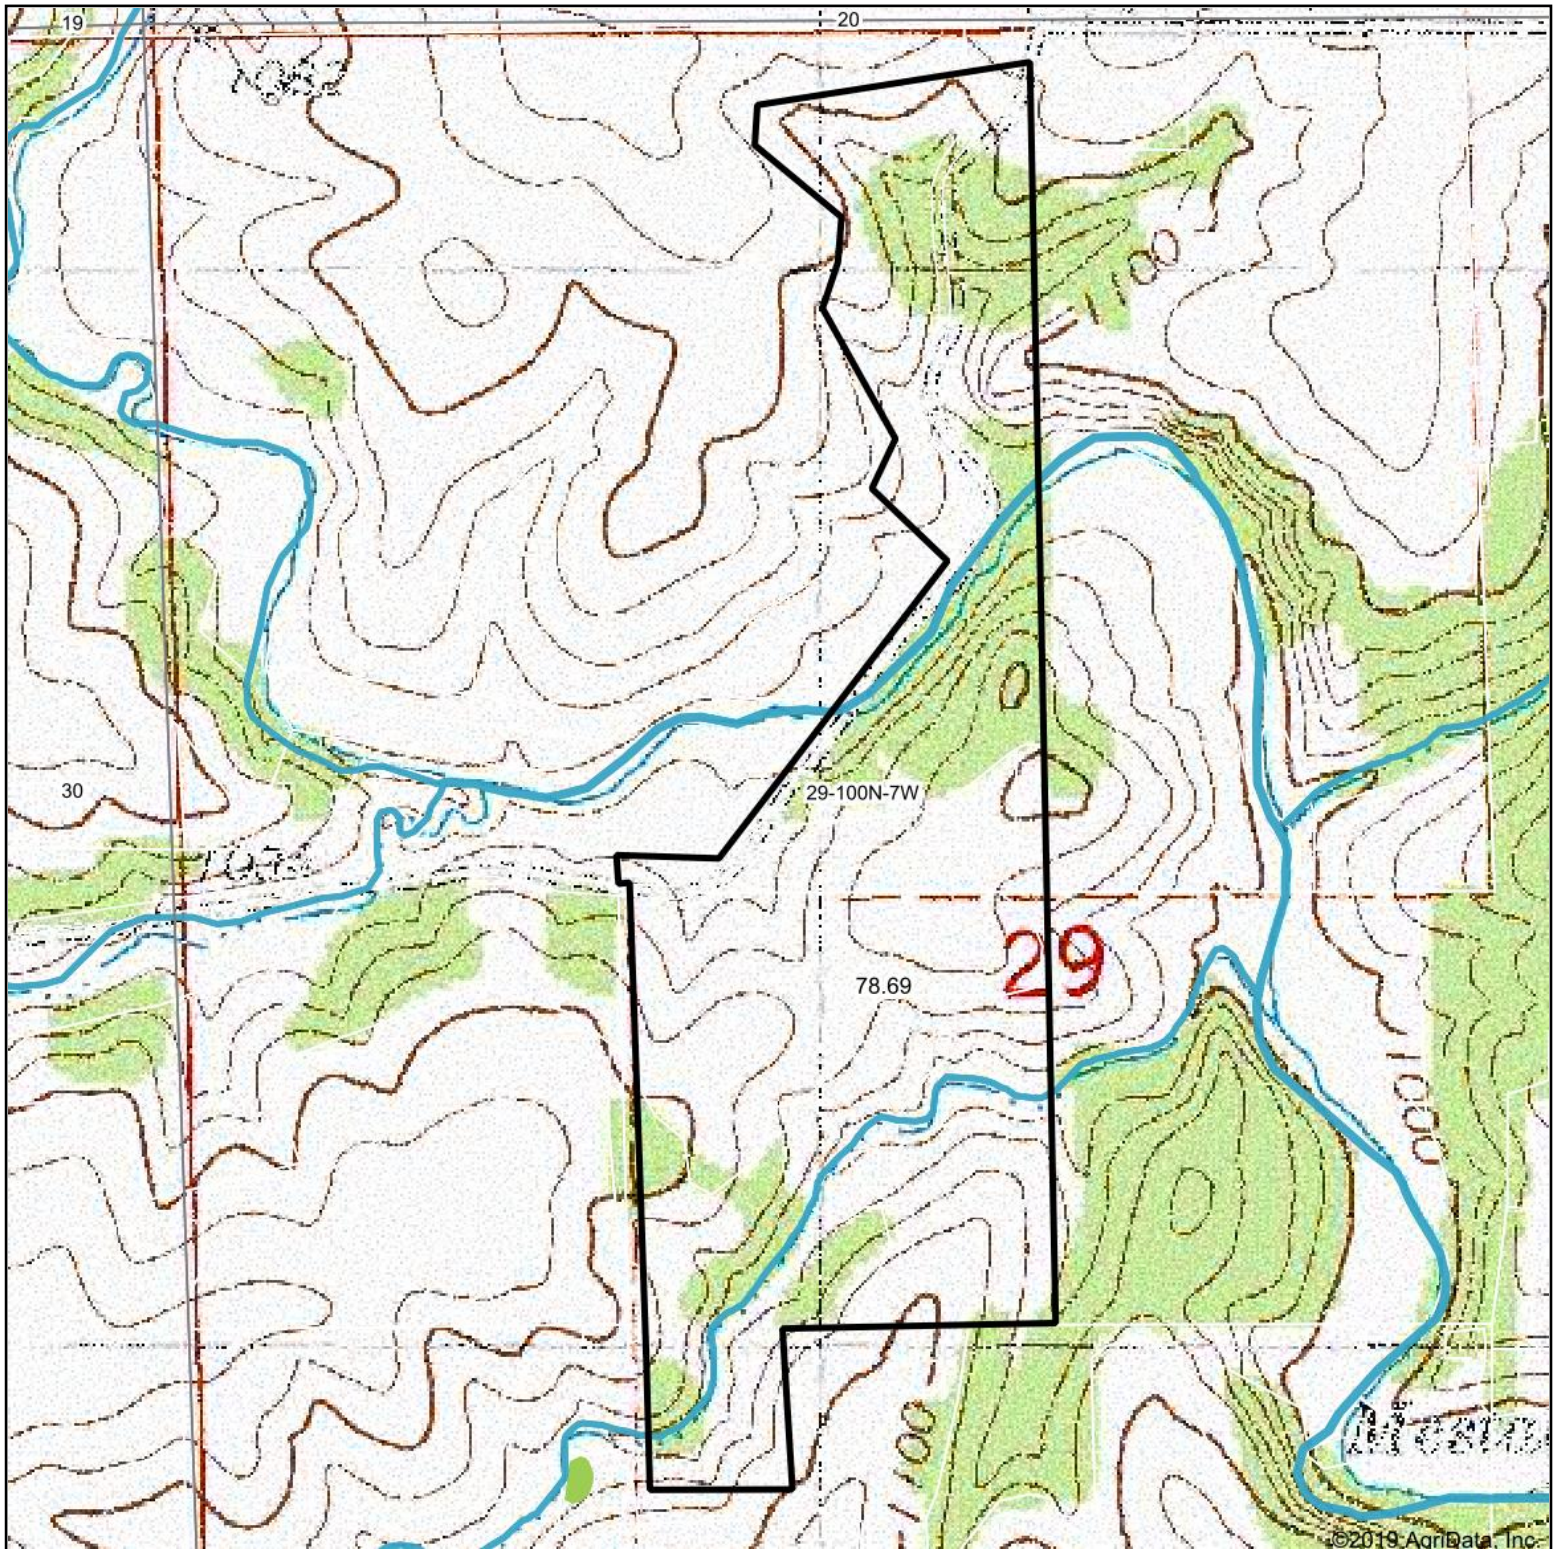

# Topography Map

map center: 43° 27' 4.06, -91° 42' 10.41

**29-100N-7W**  
**Winneshiek County**  
**Iowa**

4/17/2019

Maps Provided By:

© AgriData, Inc. 2019

www.AgrIDataInc.com